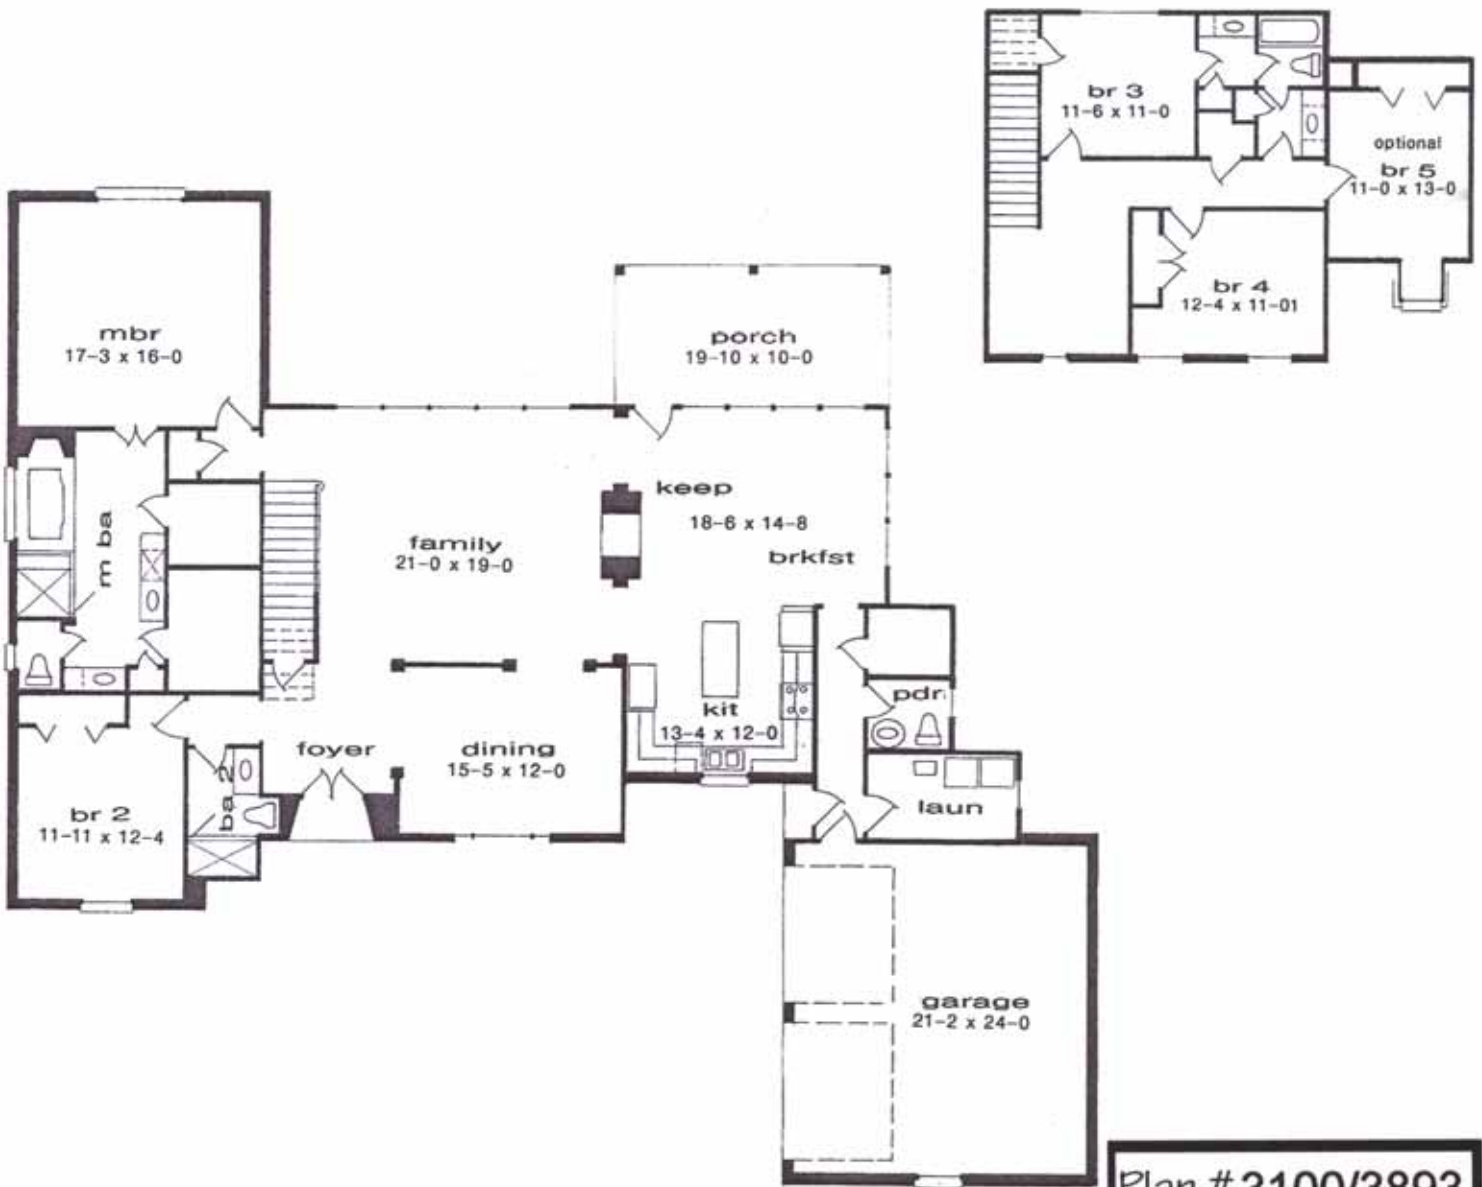

ANDY McDONALD
 • DESIGN GROUP •

78'-0" x 72'-0"

Plan # 3100/3893